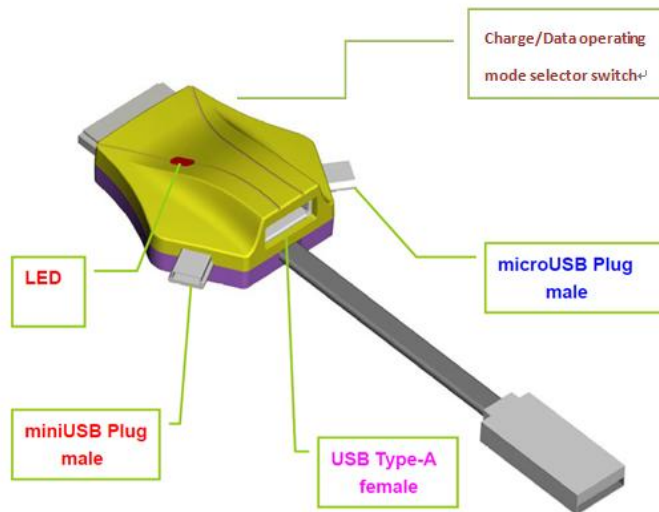

Smart phone support list		
item	Brand	micro-USB
1	HTC	●
2	Samsung	●
3	LG	●
4	moto	●
5	Black Berry	●
6	Galaxy S I9000	●
7	Google phone	●
8	Black Berry	●
9	SonyEricsson	●
10	NoKia	●

Apple serial			
項次	產品	Switch Function	
		ON	OFF
1	ipad : WIFI / WIFI + 3G	★	●
2	iphone 4G : 16GB / 32GB	● / ★	●
3	iPhone 3GS : 32GB	● / ★	●
4	iPhone 3G : 8GB / 16GB	● / ★	●
5	iPod touch 2nd generation : 8GB / 16GB / 32GB / 64GB	● / ★	●
6	iPod touch 1st generation : 8GB / 16GB / 32GB	● / ★	●
7	iPod nano 5th generation (video camera) : 8GB / 16GB	● / ★	●
8	iPod nano 4th generation (video) : 8GB / 16GB	● / ★	●
9	iPod nano 3rd generation (video) : 4GB / 8GB	● / ★	●
10	iPod classic : 120GB / 160GB (2009 version)	● / ★	●
11	iPod classic : 160GB (2007 version)	● / ★	●
12	iPod classic : 80GB	● / ★	●
13	iPod 5th generation (video) : 30GB / 60GB / 80GB	● / ★	●

charge: ● data transfer: ★