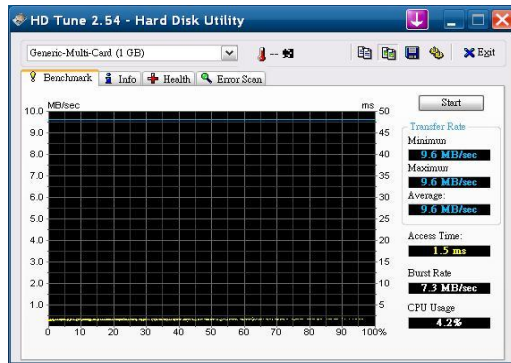

Forcom Technology Co., Ltd.

Tel: +886-2-87121233 Fax: +8862-27153793

e-mail: info@forcomtech.com.tw

URL: <http://www.forcomtech.com.tw>

- Allows smaller and thinner mobile electronic systems
- Ideal for small form factor and sealed systems
- Compatible for both desktop & mobile device
- Rugged and reliable stainless steel cover

USB Based Expresscard Card Reader