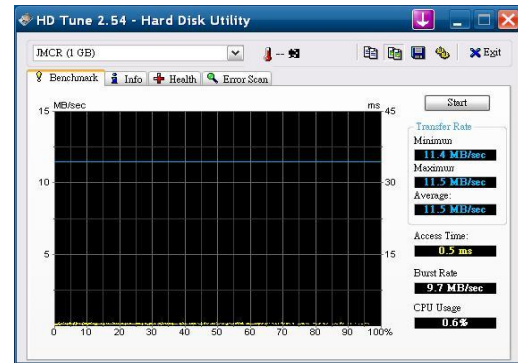

PCIe Based Expresscard Card Reader