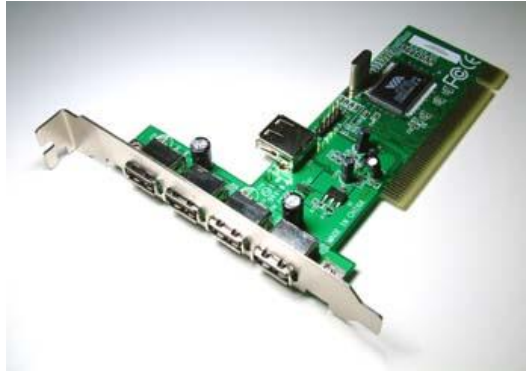

FORCOM

Forcom Technology Co., Ltd.

Tel: +886-2-2739-8198 Fax: +8862-2739-6590

e-mail: forcom-tech@hotmail.com

URL: <http://www.forcomtech.com.tw>

PCI Card

USB2.0 4+1 port VIA PCI Card

Model No.: U2410V

Specification

- EHCI based 480 Mbps USB 2.0 compliant
- OHCI based 12 Mbps USB 1.1 compliant
- USB ports auto speed selectable
- Each port supplies 500mA power
- Supports both USB 2.0 & 1.1 devices
- Easy plug & play installation and device connection
- 3.3V & 5V connector keys
- CE / FCC Certification
- Supports Windows 98SE/ME/2000/XP/2003/Vista and Linux O.S.